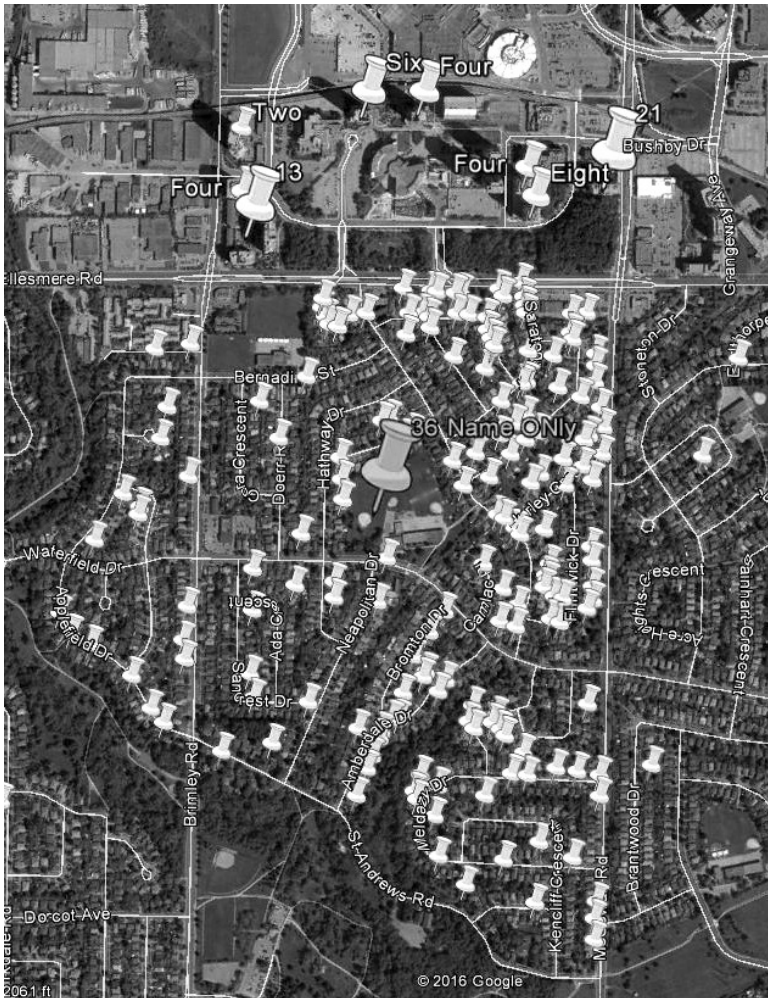

Scarborough Subway Extension

Our neighbours west of McCowan circulated the attached Open Letter to every home in Glen Andrew.

Over 420 homeowners have signed and returned the letter from all over Glen Andrew. They're sending their message to the TTC:

- **No 'work site' in our neighbourhood!**
- **Find a better way to bring the subway to Scarborough Centre!**

We urge North Bendale homeowners to join them.

- 1. Write your name and address on the attached Open Letter to the TTC.**
- 2. Walk it over to any of the North Bendale addresses shown on the back and put it in their mailbox.**
- 3. We'll get your message to the TTC.**

Here's where you can drop off your Open Letter to the TTC once you've ticked the box, signed it and written in your address:

- **3 Berkham Road**
- **80 Lynnbrook Drive**
- **Mailbox at west entrance to the tennis courts**
- **193 Lynnbrook Drive**
- **6 Monmouth Court**
- **25 Baybrook**

Here's how many people signed the Open Letter to the TTC in Glen Andrew. Every pin is a Glen Andrew household.

It looks better in colour on the Glen Andrew web site.

Come on North Bendale neighbours.

- **Protect your home.**
- **Protect your neighbourhood.**
- **Sign the letter.**